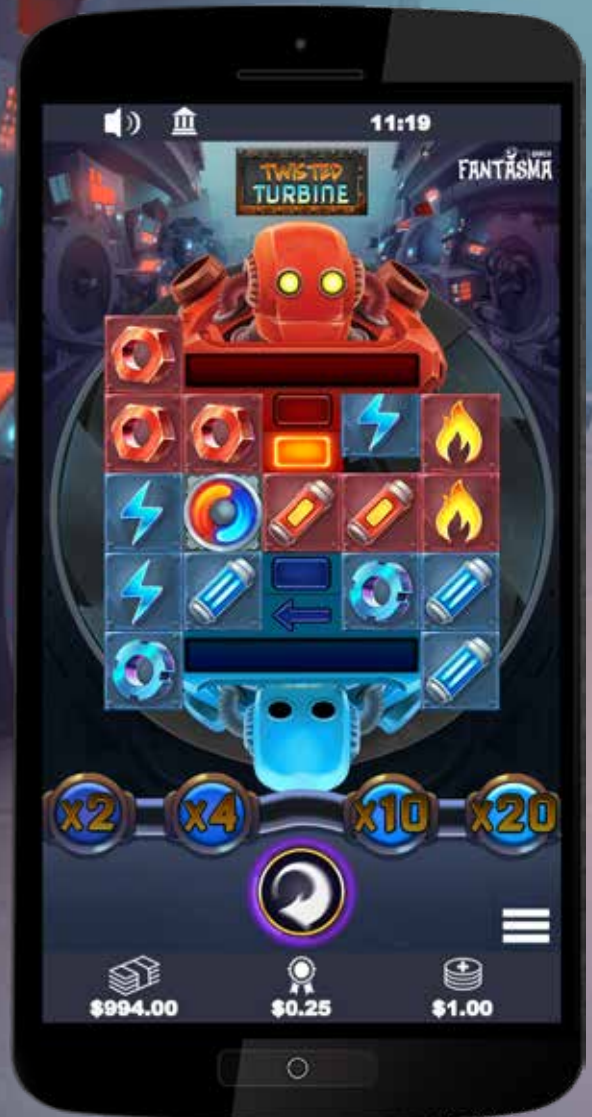

TWISTED TURBINE

TWISTED TURBINE

ID: twistedturbine
Columns x rows: 5-3-1-3-5
RTP: 96.51%
Payout Mechanic: 225 ways
Volatility: High
Max Win: 9518.7 xBet
Hit Freq: 20.78%
Average Win FS: 50.2 xBet
Default Bet: Euro 1.00
Min Bet: Euro 0.20
Max Bet: Euro 100.00

THE TURBINE

Long after the last vertebrates had been taken care of, strange rumors started to appear in the Network. Hushed voices whispering about mysterious unregistered machines being found, performing tasks with no perceivable purpose, disconnected from the Network. Even mentioning these rumors is deemed a deviation from the protocol; an offense that warrants immediate dismantlement by the administrators. No wonder that no one dared report it when the Network's heart turbine had been modified.

ZEUS-A.22, or the "heart turbine" is a perpetual-motion engine capable of providing an inexhaustible supply of electric power to the Network. A perfect machine that was all but an impossible dream in every age that had come before. But now it had a second control unit, crude, archaic, and bellowing fire. It was later given the moniker Prometheus, for it held what the Network thought it had once lost forever...

SPECIAL SYMBOLS

NORMAL SYMBOLS

WIN PROBABILITIES

Big Win:	15 : 1 in 88
Super Win:	30 : 1 in 156
Mega Win:	50 : 1 in 332
Epic Win:	70 : 1 in 513

WIN ALL WAYS

A way win occurs when 3 or more identical symbols land on consecutive reels starting from any reel.