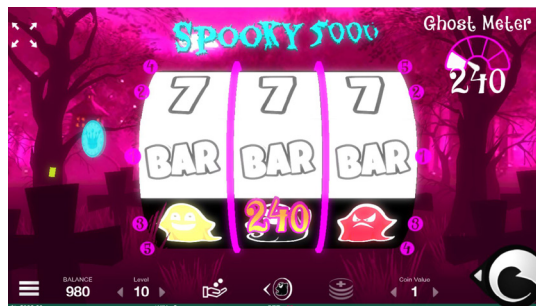

Hit Frequency

Max win	x500
Hit frequency in Base game	1 in 10
Hit Frequency Ghost Game	1 in 10