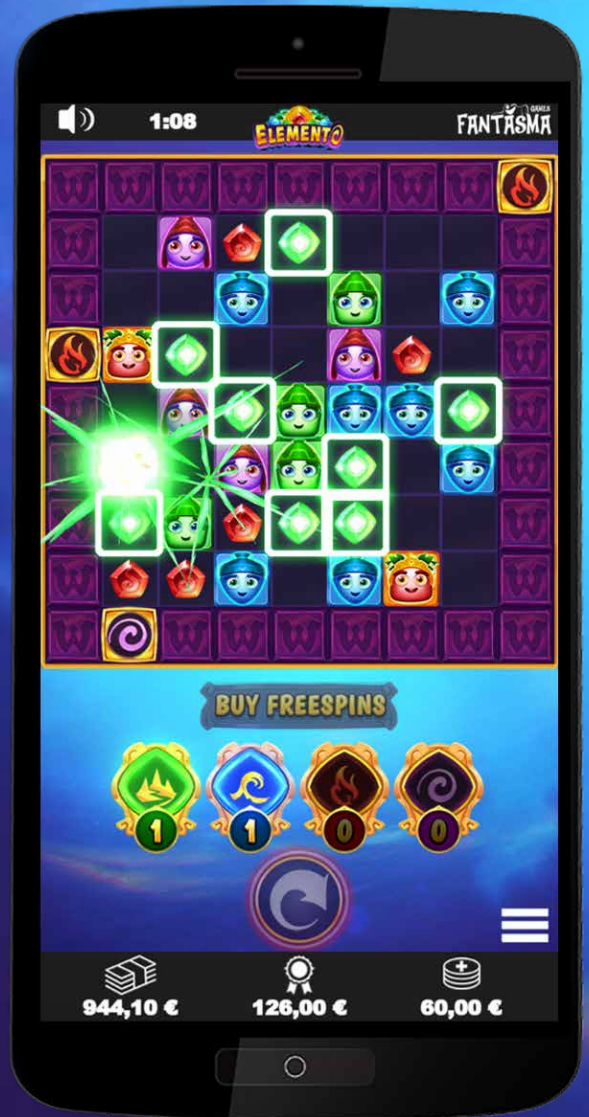

ELEMENTO

ELEMENTO

ID: elemento

Columns x rows: 9x9

RTP: 96.33%

Buy FreeSpins RTP: 97.94%

Max Win: 16000 xBet

Hit Freq: 44.25%

Free Spins value: 50.23 xBet

Default: 1 Euro

Min: 0.2 Euro

Max: 60 Euro

ELEMENTAL POWER

Unleash the powers of the four elements in this brand new Fantasma Games cluster win video slot!

In Elemento, winning clusters release elemental power, triggering a cascade and will either create a Wild Elemento feature symbol on the outer layer of the play area or activate any existing Elemento symbols that are part of the winning cluster and unleash its elemental feature. There are 4 types of Elemento symbols, Wind, Fire, Earth and Water, each with its own unique effect. By activating all four element features during a spin the Free Spins is unlocked! During the Free Spins, each win will add to an accumulative multiplier that lasts for the duration of the Free Spin. Retrigger is also possible by activating the 4 elements again during the Free Spins.

WIN PROBABILITIES

Big Win:	(15+) : 1 in 136
Super Win:	(40+) : 1 in 297
Mega Win:	(70+) : 1 in 576
Epic Win:	(100+) : 1 in 908

FIRE WILD FEATURE

Places 2-10 Wild symbols at random positions in the Play Area.